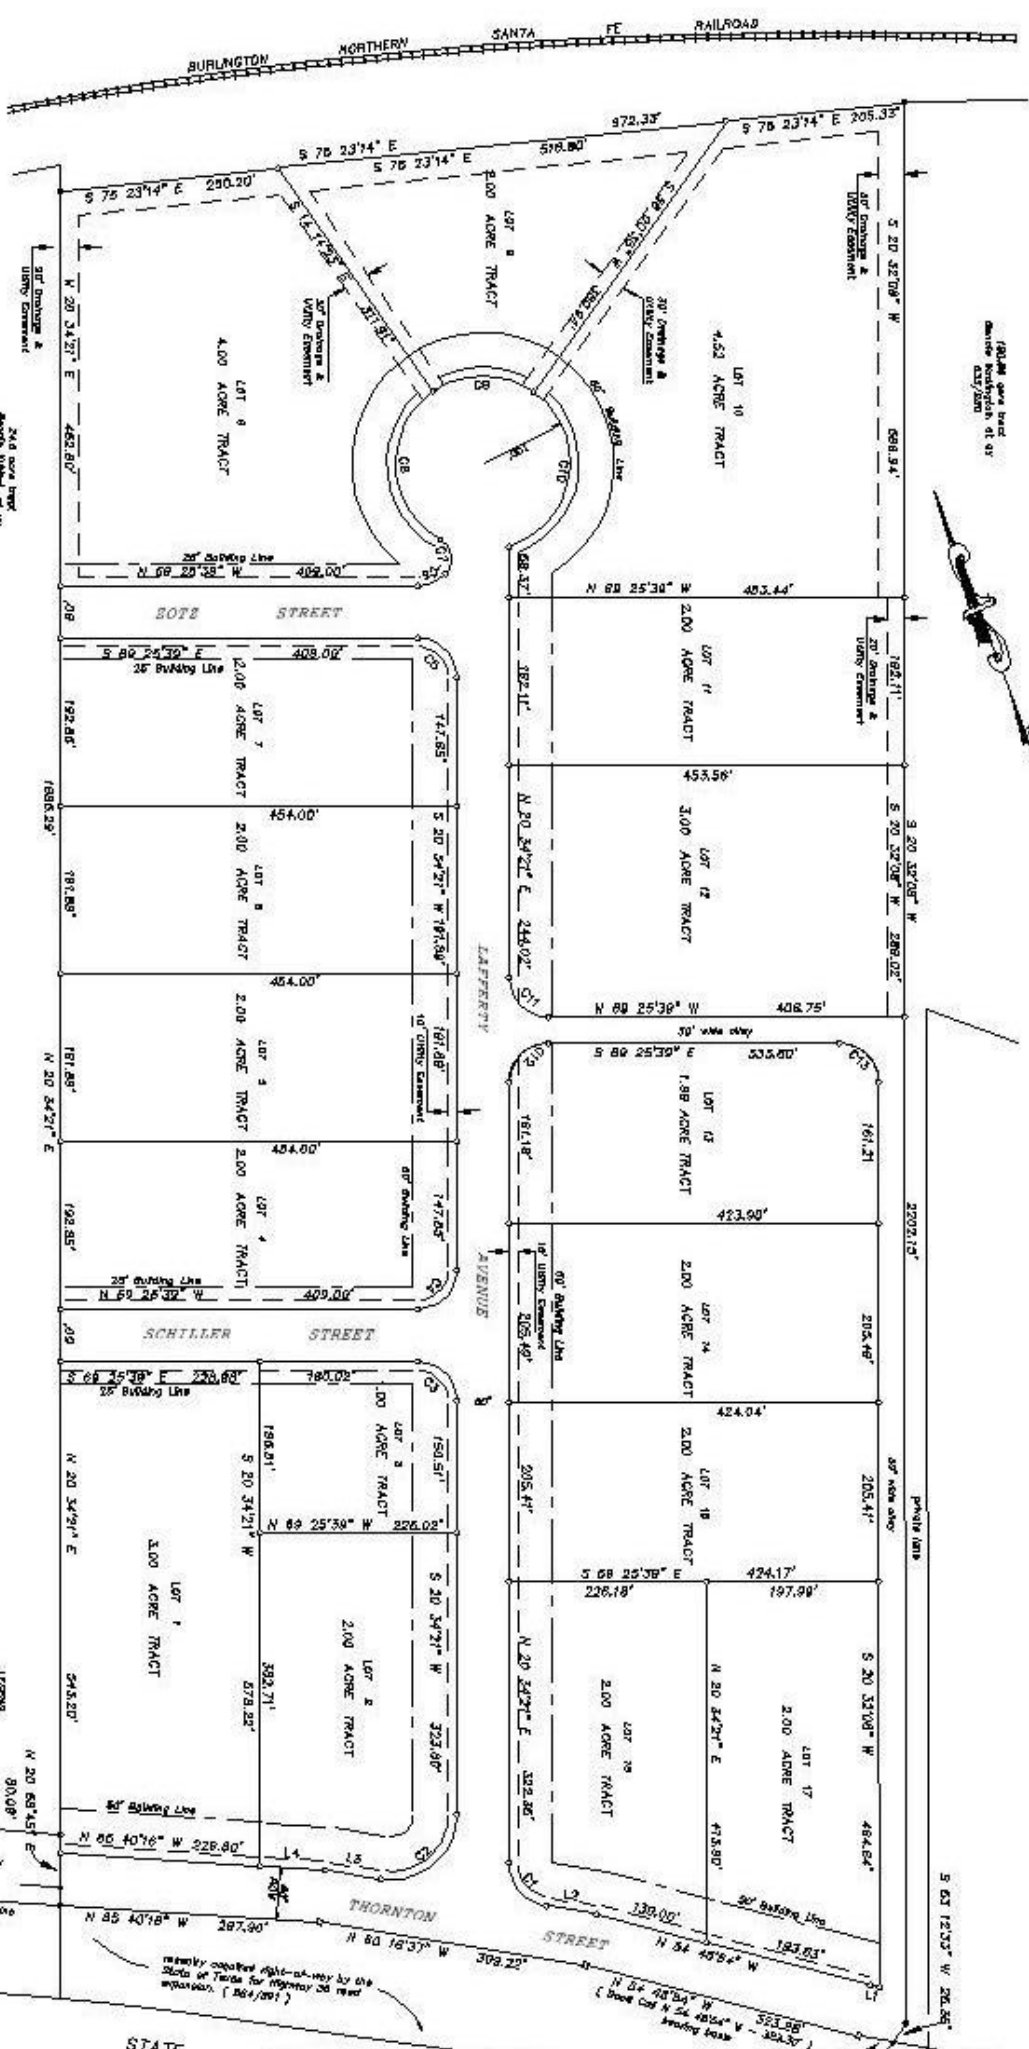

OWNERS CERTIFICATE
STATE OF TEXAS
COUNTY OF MILAM

Whereas, Cameron Industrial Development Corporation, is the owner of a tract of land situated in the City of Cameron, Milam County, Texas, and being the parcel of land surveyed in Survey A-58, Milam County, Texas, and being that certain tract of land conveyed to the Cameron Industrial Development Corporation, by deed recorded in Volume 881, Page 204, of the Official Records of Milam County, Texas, and being more particularly described by metes and bounds as follows:

LINE	BEARING	DISTANCE
L1	N 88 38'52" W	11.00
L2	N 88 18'57" W	90.00
L3	N 88 18'57" W	84.48
L4	N 89 40'15" W	74.87

CURVE	BETA ANGLE	RADIUS	ARC LENGTH	CHORD BEARING	CHORD LENGTH
C1	80 00'00"	50.00	70.55	N 18 51'08" W	64.84
C2	80 00'00"	50.00	70.55	S 70 08'52" W	114.19
C3	80 00'00"	46.00	70.85	S 24 25'38" E	63.64
C4	80 00'00"	46.00	70.85	S 24 25'38" E	63.64
C5	80 00'00"	46.00	70.85	S 24 25'38" E	63.64
C6	80 00'00"	46.00	70.85	S 24 25'38" E	63.64
C7	105 58'37"	25.00	46.23	S 12 38'03" W	34.44
C8	105 58'37"	25.00	46.23	S 12 38'03" W	34.44
C9	70 14'58"	100.00	203.00	S 17 44'08" W	188.89
C10	127 08'19"	100.00	121.84	N 68 08'04" W	115.07
C11	80 00'00"	45.00	64.00	N 28 30'44" E	179.07